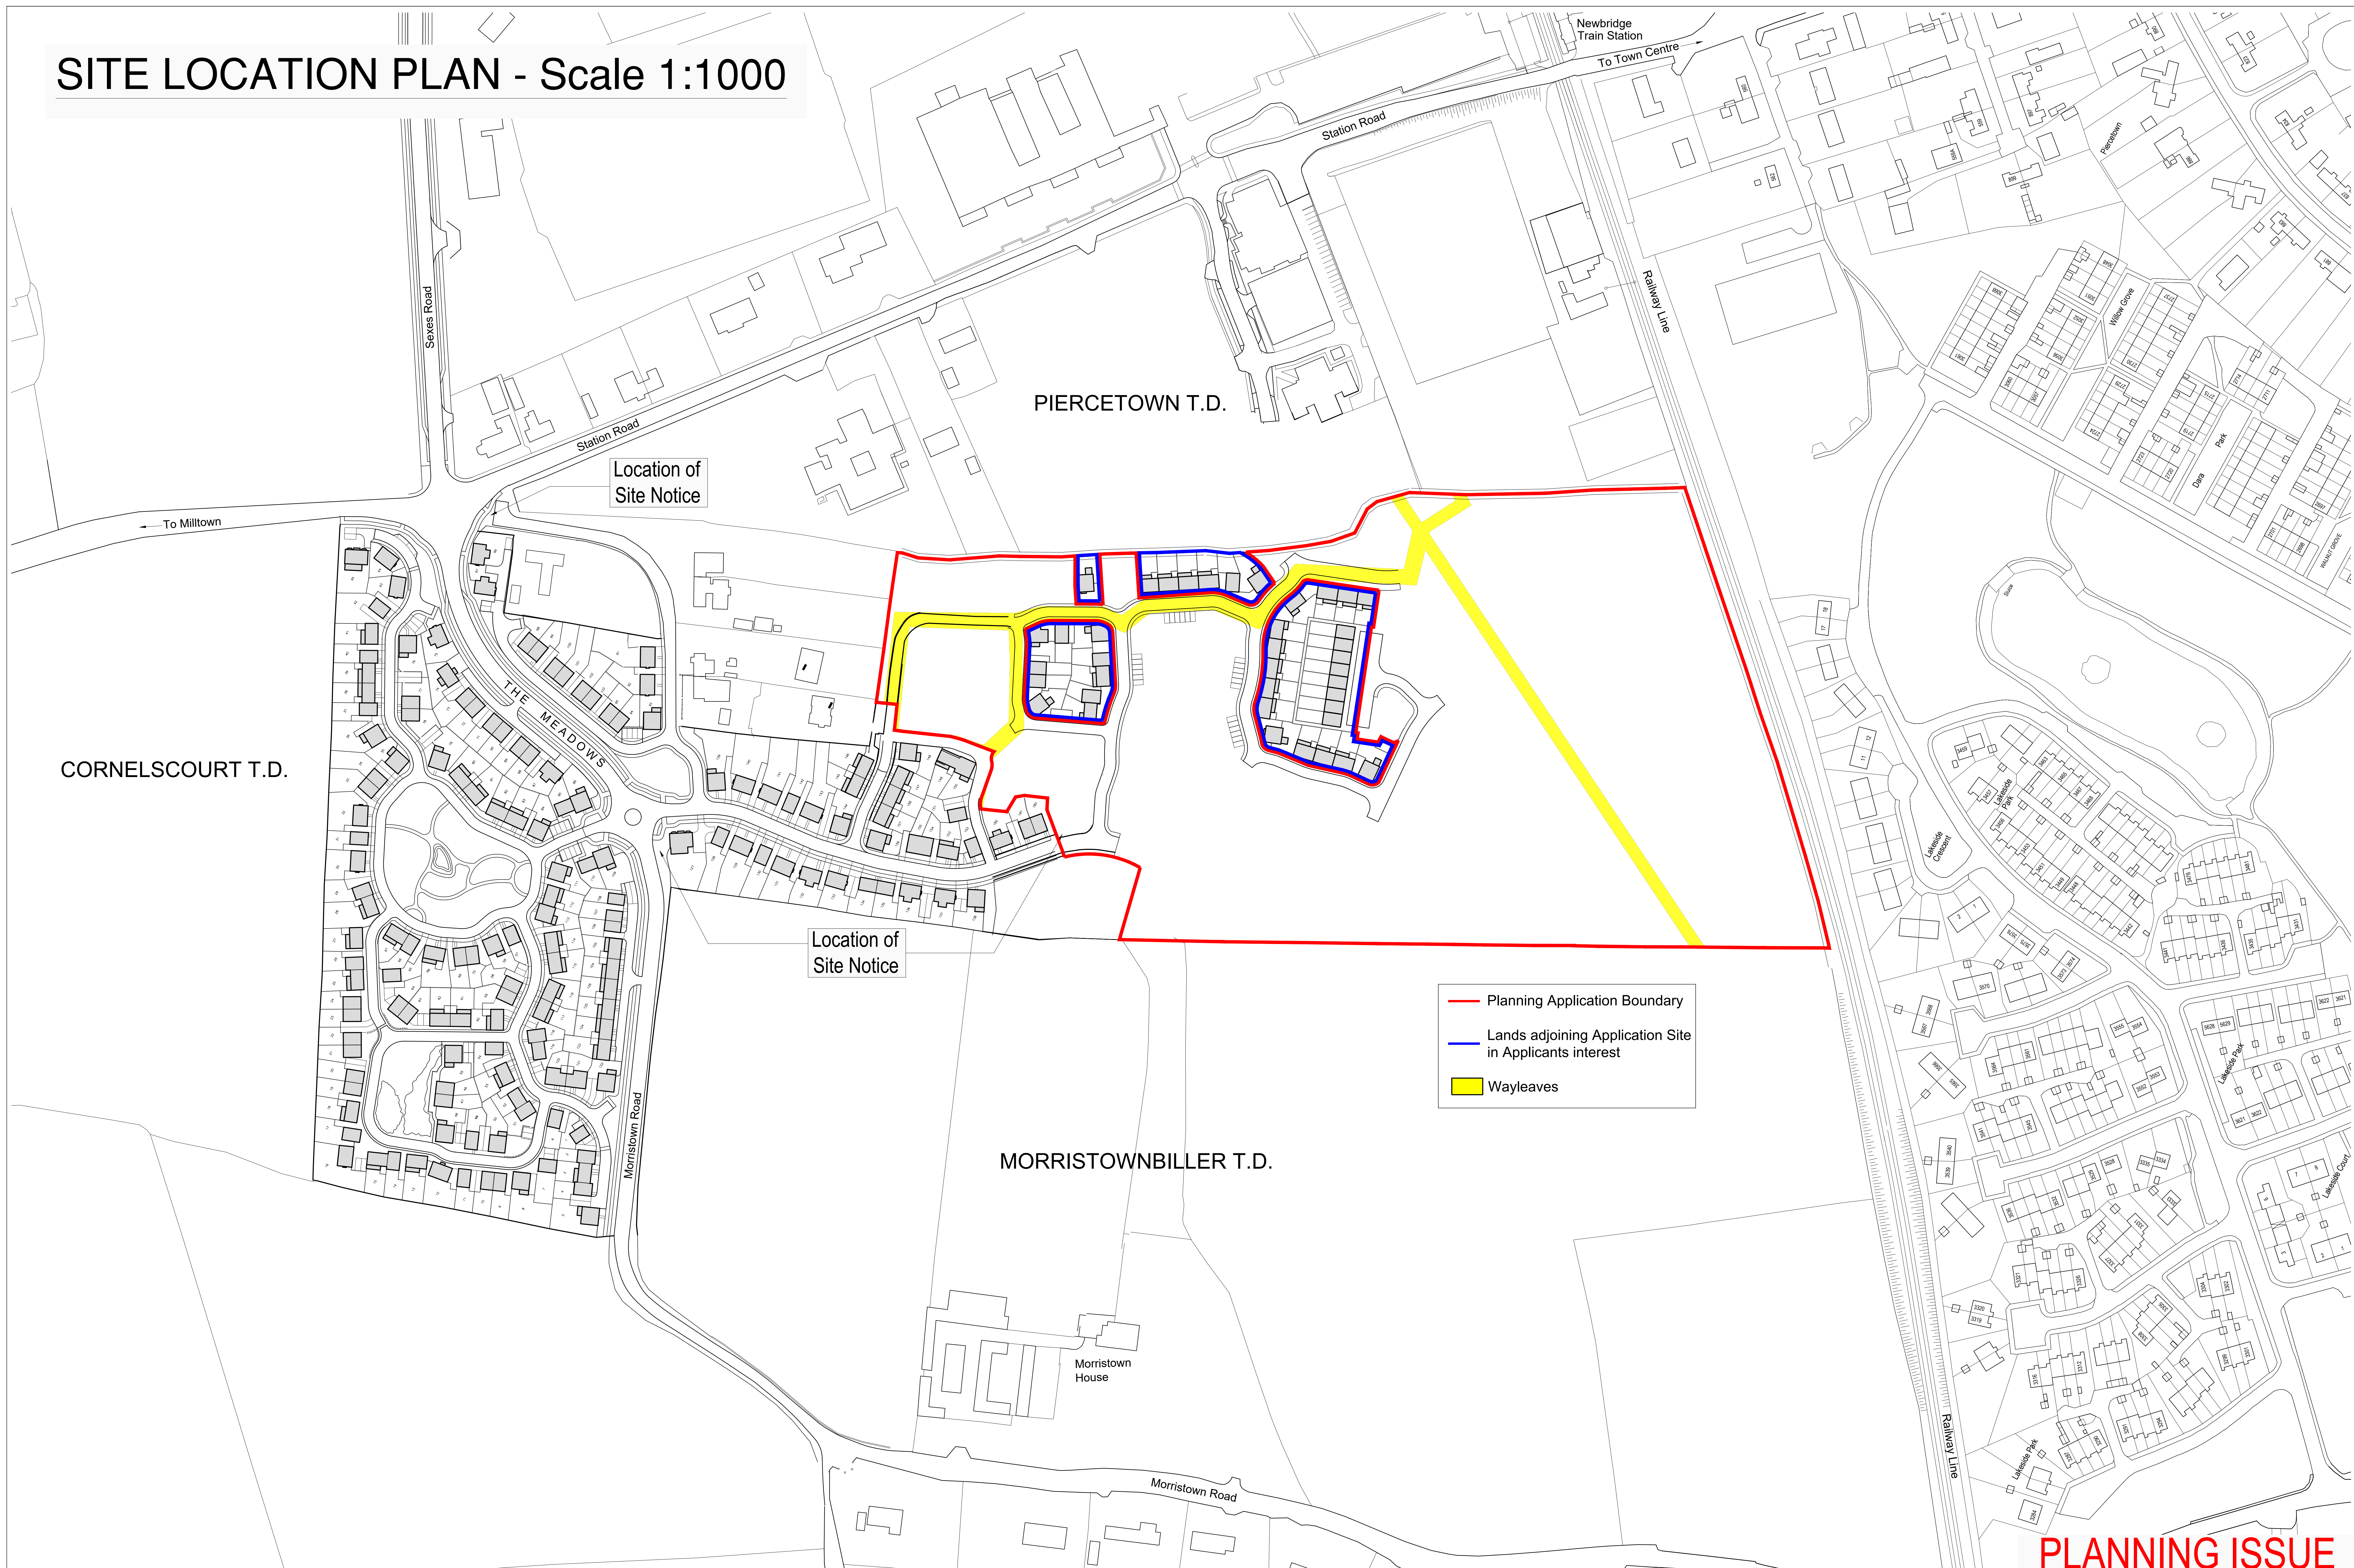

SITE LOCATION PLAN - Scale 1:1000

OS MAP REFERENCES: 3605-B
 ITM COORDINATES 679492, 715648
 LICENCE NO. AR 0029318

REV	DATE	DESCRIPTION	BY	CHKD
A	21-08-16	Revised Application	NMG	
B	14-12-16	F1 - Visitor Car Parking Updated Link Street	NMG	
C	10-11-17	SUBMISSION TO AN BORO PLEANALA	NMG	
D	30-04-18	INTERNAL REVIEW	NMG	
E	25-05-18	APPLICATION TO AN BORO PLEANLA	NMG	

PLANNING
 SITE LOCATION PLAN
 16-010-P.1.001

DATE: JUNE 2016 SCALE: 1:1000 @ AD

PLANNING ISSUE